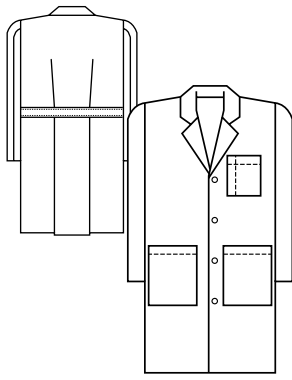

**Pocket
Systems**

**Group
Friendly**

STYLE	738	739	1168	6150
LENGTH	Women's 28" Coat	Men's 30" Coat	Men's 34" Coat	Women's 35" Coat
SIZES	0-20, 40-48 (20W-28W), 8T-20T	32-56, 38L-56L	34-56	0-20, 42-52 (22W-32W)
FABRIC	65/35 Fine Line Twill 5.5 oz sq/yd	65/35 Fine Line Twill 5.5 oz sq/yd	65/35 Performance Poplin 5.2 oz/sq yd	65/35 Performance Poplin 5.2 oz/sq yd
POCKETS	7	7	4	4