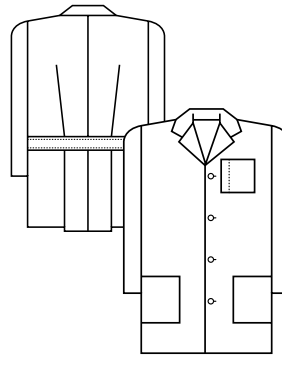

**Pocket
Systems**

**Group
Friendly**

STYLE	738	739	1168	6150
LENGTH	Women's 28" Coat	Men's 30" Coat	Men's 34" Coat	Women's 35" Coat
SIZES	0-20, 40-48 (20W-28W), 8T-20T	32-56, 38L-56L	34-56	0-20, 42-52 (22W-32W)
FABRIC	65/35 Fine Line Twill 5.5 oz sq/yd	65/35 Fine Line Twill 5.5 oz sq/yd	65/35 Performance Poplin 5.2 oz/sq yd	65/35 Performance Poplin 5.2 oz/sq yd
POCKETS	7	7	4	4