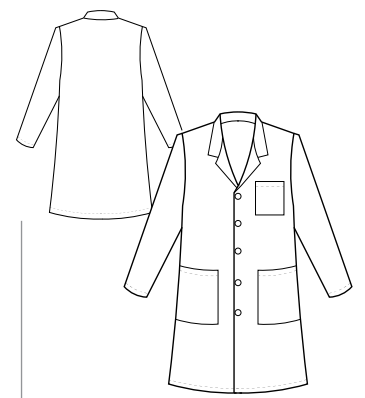

STYLE	15000	15007	15113	15112
LENGTH	Women's 33" Long Coat	Men's 34" Long Coat	Women's 37" Long Coat	Men's 38" Long Coat
SIZES	XXS-5X	XS-5X	XXS-5X, XST-2XT	XS-5X, XST-2XT
FABRIC	65/35 Poplin with Soil Release 5.2 oz/sq yd	65/35 Poplin with Soil Release 5.2 oz/sq yd	65/35 Poplin with Soil Release 5.2 oz/sq yd	65/35 Poplin with Soil Release 5.2 oz/sq yd
POCKETS	3	3	3	3

1964
011

6119
011

1168
011