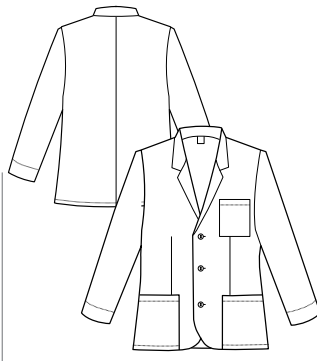

STYLE	738	739	1168	6150
LENGTH	Women's 28" Coat	Men's 30" Coat	Men's 34" Coat	Women's 35" Coat
SIZES	0-20, 40-48 (20W-28W), 8T-20T	32-56, 38L-56L	34-56	0-20, 42-52 (22W-32W)
FABRIC	65/35 Fine Line Twill 5.5 oz sq/yd	65/35 Fine Line Twill 5.5 oz sq/yd	65/35 Performance Poplin 5.2 oz/sq yd	65/35 Performance Poplin 5.2 oz/sq yd
POCKETS	7	7	4	4