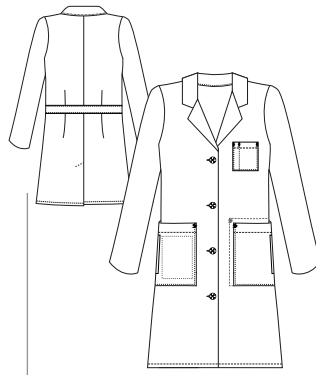

STYLE	762	763	6119	6116
LENGTH	Men's 40" Long Coat	Women's 38" Long Coat	Unisex 30" Coat	Unisex 40" Long Coat
SIZES	32-54, 32L-48L	0-20, 8T-20T	XXS-5X	XXS-5X, ST-3XT
FABRIC	100% Easy Care Cotton Twill 6.0 oz sq/yd	100% Easy Care Cotton Twill 6.0 oz sq/yd	65/35 Fine Line Twill 5.5 oz sq/yd	65/35 Performance Poplin 5.2 oz/sq yd
POCKETS	5	5	7	4

Group friendly companion styles - widest size range in the industry