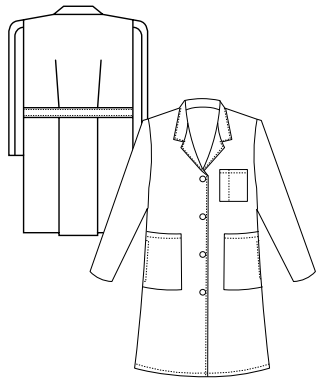

**Pocket
Systems**

**Group
Friendly**

STYLE	738	739	1168	6150
LENGTH	Women's 28" Coat	Men's 30" Coat	Men's 34" Coat	Women's 35" Coat
SIZES	0-20, 40-48 (20W-28W), 8T-20T	32-56, 38L-56L	34-56	0-20, 42-52 (22W-32W)
FABRIC	65/35 Fine Line Twill 5.5 oz sq/yd	65/35 Fine Line Twill 5.5 oz sq/yd	65/35 Performance Poplin 5.2 oz/sq yd	65/35 Performance Poplin 5.2 oz/sq yd
POCKETS	7	7	4	4