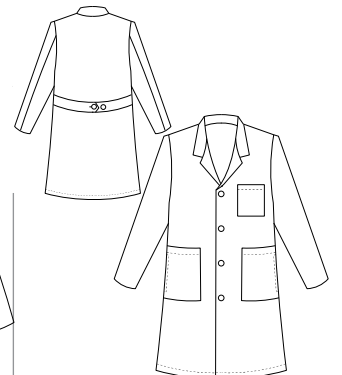

STYLE	762	763	6119	6116
LENGTH	Men's 40" Long Coat	Women's 38" Long Coat	Unisex 30" Coat	Unisex 40" Long Coat
SIZES	32-54, 32L-48L	0-20, 8T-20T	XXS-5X	XXS-5X, ST-3XT
FABRIC	100% Easy Care Cotton Twill 6.0 oz sq/yd	100% Easy Care Cotton Twill 6.0 oz sq/yd	65/35 Fine Line Twill 5.5 oz sq/yd	65/35 Performance Poplin 5.2 oz/sq yd
POCKETS	5	5	7	4

Group friendly companion styles - widest size range in the industry