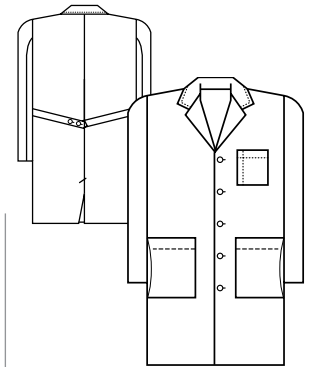

**Pocket
Systems**

**Group
Friendly**

STYLE	738	739	1168	6150
LENGTH	Women's 28" Coat	Men's 30" Coat	Men's 34" Coat	Women's 35" Coat
SIZES	0-20, 40-48 (20W-28W), 8T-20T	32-56, 38L-56L	34-56	0-20, 42-52 (22W-32W)
FABRIC	65/35 Fine Line Twill 5.5 oz sq/yd	65/35 Fine Line Twill 5.5 oz sq/yd	65/35 Performance Poplin 5.2 oz/sq yd	65/35 Performance Poplin 5.2 oz/sq yd
POCKETS	7	7	4	4