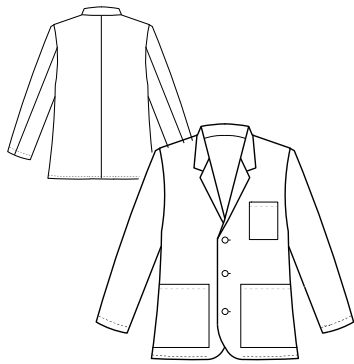

Group friendly companion styles - widest size range in the industry

STYLE	15000	15007	15113	15112
LENGTH	Women's 33" Long Coat	Men's 34" Long Coat	Women's 37" Long Coat	Men's 38" Long Coat
SIZES	XXS-5X	XS-5X	XXS-5X, XST-2XT	XS-5X, XST-2XT
FABRIC	65/35 Poplin with Soil Release 5.2 oz/sq yd	65/35 Poplin with Soil Release 5.2 oz/sq yd	65/35 Poplin with Soil Release 5.2 oz/sq yd	65/35 Poplin with Soil Release 5.2 oz/sq yd
POCKETS	3	3	3	3

1964
011

6119
011

1168
011

STYLE	15103	15104	800
LENGTH	Men's 30" Coat	Women's 28" Coat	Men's 38" Long Coat
SIZES	XS-5X, XST-2XT	XXS-5X, XST-2XT	28-54
FABRIC	65/35 Poplin with Soil Release 5.2 oz/sq yd	65/35 Poplin with Soil Release 5.2 oz/sq yd	100% Cotton Twill 9.0 oz/sq yd
POCKETS	3	3	3