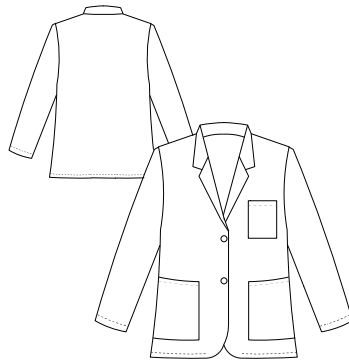

Group friendly companion styles - widest size range in the industry

STYLE	15000	15007	15113	15112
LENGTH	Women's 33" Long Coat	Men's 34" Long Coat	Women's 37" Long Coat	Men's 38" Long Coat
SIZES	XXS-5X	XS-5X	XXS-5X, XST-2XT	XS-5X, XST-2XT
FABRIC	65/35 Poplin with Soil Release 5.2 oz/sq yd	65/35 Poplin with Soil Release 5.2 oz/sq yd	65/35 Poplin with Soil Release 5.2 oz/sq yd	65/35 Poplin with Soil Release 5.2 oz/sq yd
POCKETS	3	3	3	3

1964
011

6119
011

1168
011

STYLE	15103	15104	800
LENGTH	Men's 30" Coat	Women's 28" Coat	Men's 38" Long Coat
SIZES	XS-5X, XST-2XT	XXS-5X, XST-2XT	28-54
FABRIC	65/35 Poplin with Soil Release 5.2 oz/sq yd	65/35 Poplin with Soil Release 5.2 oz/sq yd	100% Cotton Twill 9.0 oz/sq yd
POCKETS	3	3	3