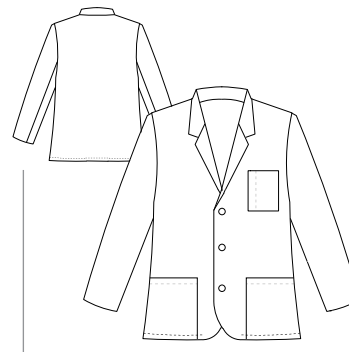

STYLE	762	763	6119	6116
LENGTH	Men's 40" Long Coat	Women's 38" Long Coat	Unisex 30" Coat	Unisex 40" Long Coat
SIZES	32-54, 32L-48L	0-20, 8T-20T	XXS-5X	XXS-5X, ST-3XT
FABRIC	100% Easy Care Cotton Twill 6.0 oz sq/yd	100% Easy Care Cotton Twill 6.0 oz sq/yd	65/35 Fine Line Twill 5.5 oz sq/yd	65/35 Performance Poplin 5.2 oz/sq yd
POCKETS	5	5	7	4

Group friendly companion styles - widest size range in the industry