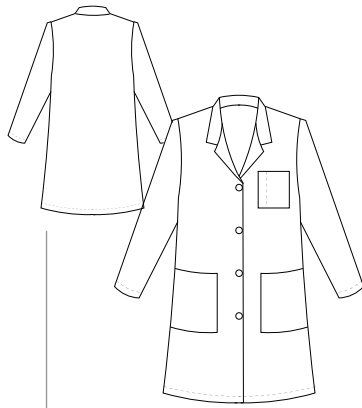

STYLE	15000	15007	15113	15112
LENGTH	Women's 33" Long Coat	Men's 34" Long Coat	Women's 37" Long Coat	Men's 38" Long Coat
SIZES	XXS-5X	XS-5X	XXS-5X, XST-2XT	XS-5X, XST-2XT
FABRIC	65/35 Poplin with Soil Release 5.2 oz/sq yd	65/35 Poplin with Soil Release 5.2 oz/sq yd	65/35 Poplin with Soil Release 5.2 oz/sq yd	65/35 Poplin with Soil Release 5.2 oz/sq yd
POCKETS	3	3	3	3

1964
011

6119
011

1168
011