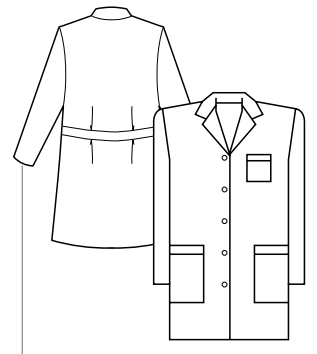

STYLE	738	739	1168	6150
LENGTH	Women's 28" Coat	Men's 30" Coat	Men's 34" Coat	Women's 35" Coat
SIZES	0-20, 40-48 (20W-28W), 8T-20T	32-56, 38L-56L	34-56	0-20, 42-52 (22W-32W)
FABRIC	65/35 Fine Line Twill 5.5 oz sq/yd	65/35 Fine Line Twill 5.5 oz sq/yd	65/35 Performance Poplin 5.2 oz/sq yd	65/35 Performance Poplin 5.2 oz/sq yd
POCKETS	7	7	4	4