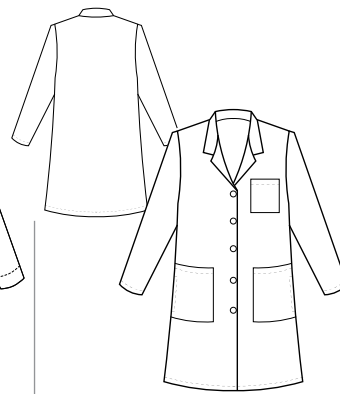

STYLE	15000	15007	15113	15112
LENGTH	Women's 33" Long Coat	Men's 34" Long Coat	Women's 37" Long Coat	Men's 38" Long Coat
SIZES	XXS-5X	XS-5X	XXS-5X, XST-2XT	XS-5X, XST-2XT
FABRIC	65/35 Poplin with Soil Release 5.2 oz/sq yd	65/35 Poplin with Soil Release 5.2 oz/sq yd	65/35 Poplin with Soil Release 5.2 oz/sq yd	65/35 Poplin with Soil Release 5.2 oz/sq yd
POCKETS	3	3	3	3

1964
011

6119
011

1168
011