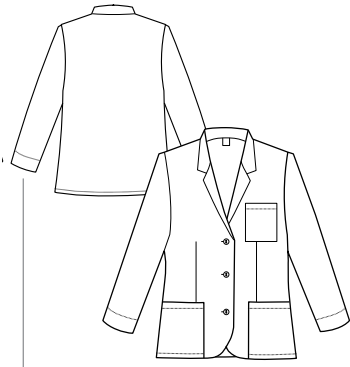

STYLE	738	739	1168	6150
LENGTH	Women's 28" Coat	Men's 30" Coat	Men's 34" Coat	Women's 35" Coat
SIZES	0-20, 40-48 (20W-28W), 8T-20T	32-56, 38L-56L	34-56	0-20, 42-52 (22W-32W)
FABRIC	65/35 Fine Line Twill 5.5 oz sq/yd	65/35 Fine Line Twill 5.5 oz sq/yd	65/35 Performance Poplin 5.2 oz/sq yd	65/35 Performance Poplin 5.2 oz/sq yd
POCKETS	7	7	4	4