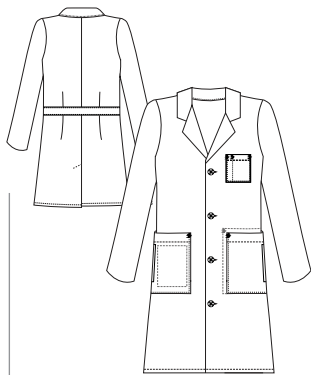

STYLE	762	763	6119	6116
LENGTH	Men's 40" Long Coat	Women's 38" Long Coat	Unisex 30" Coat	Unisex 40" Long Coat
SIZES	32-54, 32L-48L	0-20, 8T-20T	XXS-5X	XXS-5X, ST-3XT
FABRIC	100% Easy Care Cotton Twill 6.0 oz sq/yd	100% Easy Care Cotton Twill 6.0 oz sq/yd	65/35 Fine Line Twill 5.5 oz sq/yd	65/35 Performance Poplin 5.2 oz/sq yd
POCKETS	5	5	7	4

Group friendly companion styles - widest size range in the industry