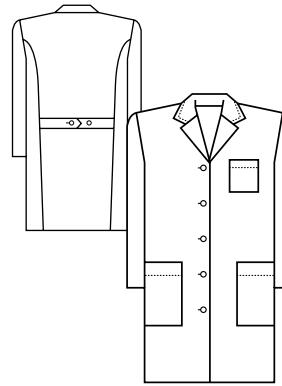

**Pocket
Systems**

**Group
Friendly**

STYLE	738	739	1168	6150
LENGTH	Women's 28" Coat	Men's 30" Coat	Men's 34" Coat	Women's 35" Coat
SIZES	0-20, 40-48 (20W-28W), 8T-20T	32-56, 38L-56L	34-56	0-20, 42-52 (22W-32W)
FABRIC	65/35 Fine Line Twill 5.5 oz sq/yd	65/35 Fine Line Twill 5.5 oz sq/yd	65/35 Performance Poplin 5.2 oz/sq yd	65/35 Performance Poplin 5.2 oz/sq yd
POCKETS	7	7	4	4